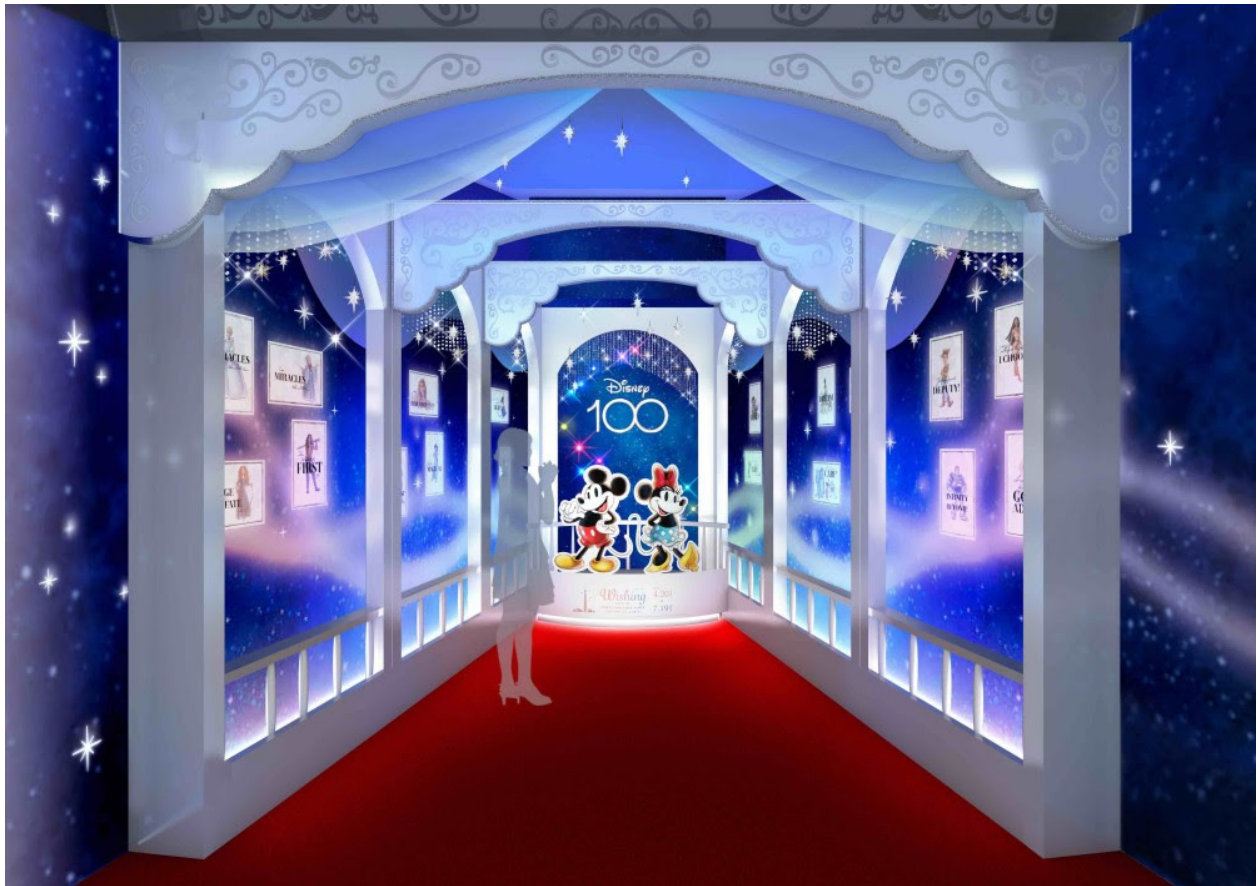

Tokyo Pulse | May 2023 vol.2

TOKYO SKYTREE TOWN Launches Disney100-Themed Events

(c) TOKYO SKYTREE®

Tokyo SKYTREE TOWN, operated by Tobu Tower SKYTREE and Tobu Town Solamachi is holding various events to commemorate Disney's 100th anniversary (Disney100), named "Wishing upon the TOKYO SKYTREE TOWN: Wishing Upon the SKY with 100 Years of Stories" until July 19, 2023 (Wednesday).

[More info](#)

"Summertime Modern
Hot Spring Healing" at

HOSHINOYA Tokyo

This coming season, travelers can find serenity at the centrally located luxury ryokan, HOSHINOYA Tokyo, where they can book the Modern Summertime Hot Spring Healing Program to combat summer temperatures. HOSHINOYA Tokyo's Hot Spring Healing Program is rooted in the science of adjusting the body to summer heat by warming it through hot spring soaking, moderate exercise, and soothing food and beverages. A limited time program bookable from June 1st to August 31st, 2023.